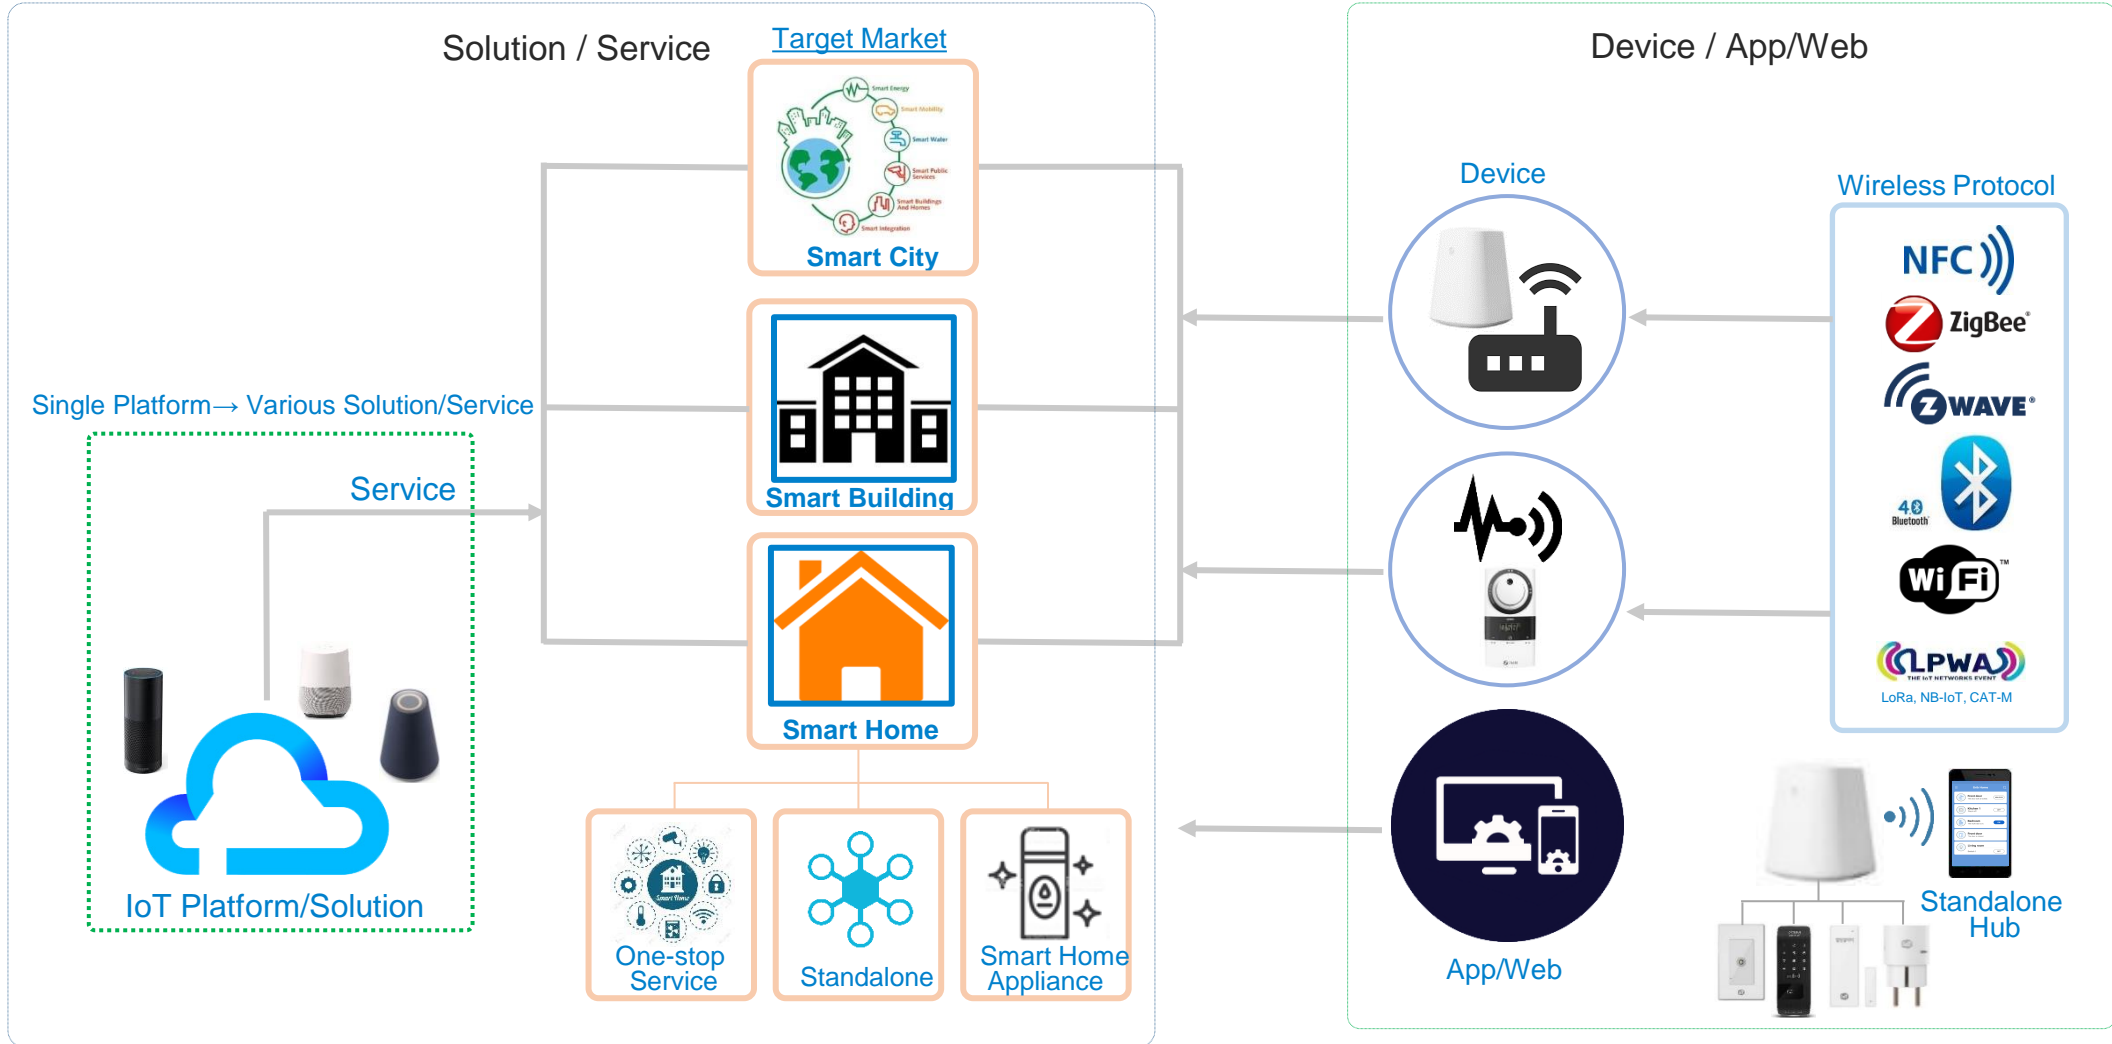

LG U+ Smart Home Success Story

Government R&D Projects - Smart Campus

R&D [ICBMS] – Total 13.6M USD Project

2015. 03. 01 ~ 2018. 02. 28 (36 months)

- Cloud storage technology in ICBMS
- IoT-based platform compatible with virtualization of things, dispersed autonomous intelligence and data analysis
- Accurate analysis of sensing & data gathering

20 services with 200 kinds of IoT devices

* ICBMS: Internet of Things, Cloud Computing, Big Data, Mobile, Security

One-Stop Solution and Service for Vertical Markets

Smart Home Solution

Living@G

• One-Stop Service / Solution

- Platform
- Devices
- Mobile Apps

Grib Home

- Front door**
The door lock is locked. **UNLOCK**
- Kitchen 1**
Plug is off. **OFF**
- Bedroom**
The multi tab is on. **ON**
- Front door**
The door is closed.
- Living room**
Switch 1 **OFF**

- Remote monitoring & Control by Mobile Apps and Standalone Hub(Gateway) as DIY type
- Target Market
 - SOHO Office, Villa, Apartment, House
 - Condominium, Town House

Key Features

Monitoring

An icon of a computer monitor with an eye symbol on the screen, representing monitoring.