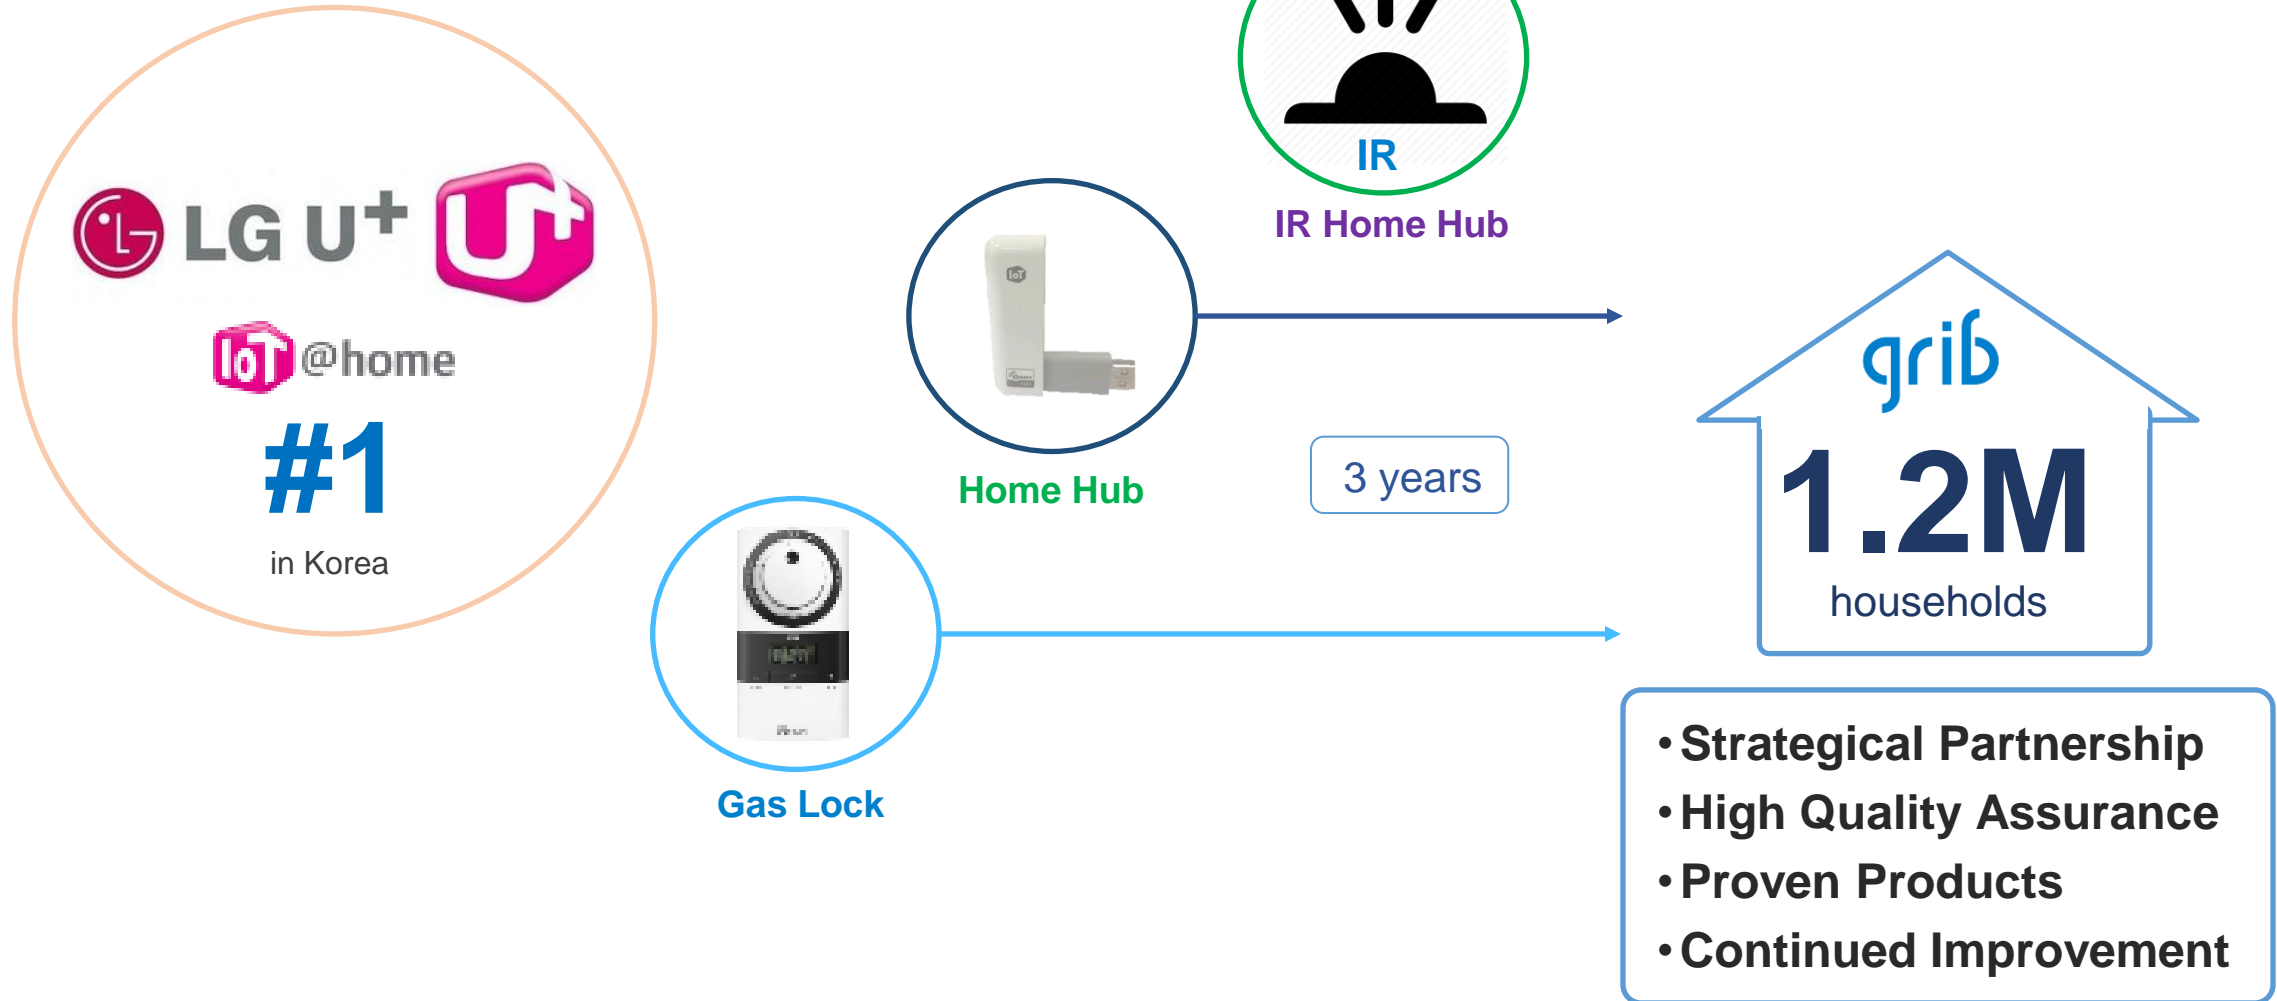

LINK Everything, THINK Everyone

Active innovator in IoT technology

Grib Co., Ltd.

KP Choi / CMO

INDEX

- 01** LG U+ Success Story
- 02** Government R&D Project for Smart Campus
- 03** Solution & Services
- 04** Smart Home Solutions
- 05** Smart Building Solutions
- 06** Smart Facility Management

LG U+ Smart Home Success Story

Government R&D Projects - Smart Campus

R&D [ICBMS] – Total 13.6M USD Project

2015. 03. 01 ~ 2018. 02. 28 (36 months)

- Cloud storage technology in ICBMS
- IoT-based platform compatible with virtualization of things, dispersed autonomous intelligence and data analysis
- Accurate analysis of sensing & data gathering