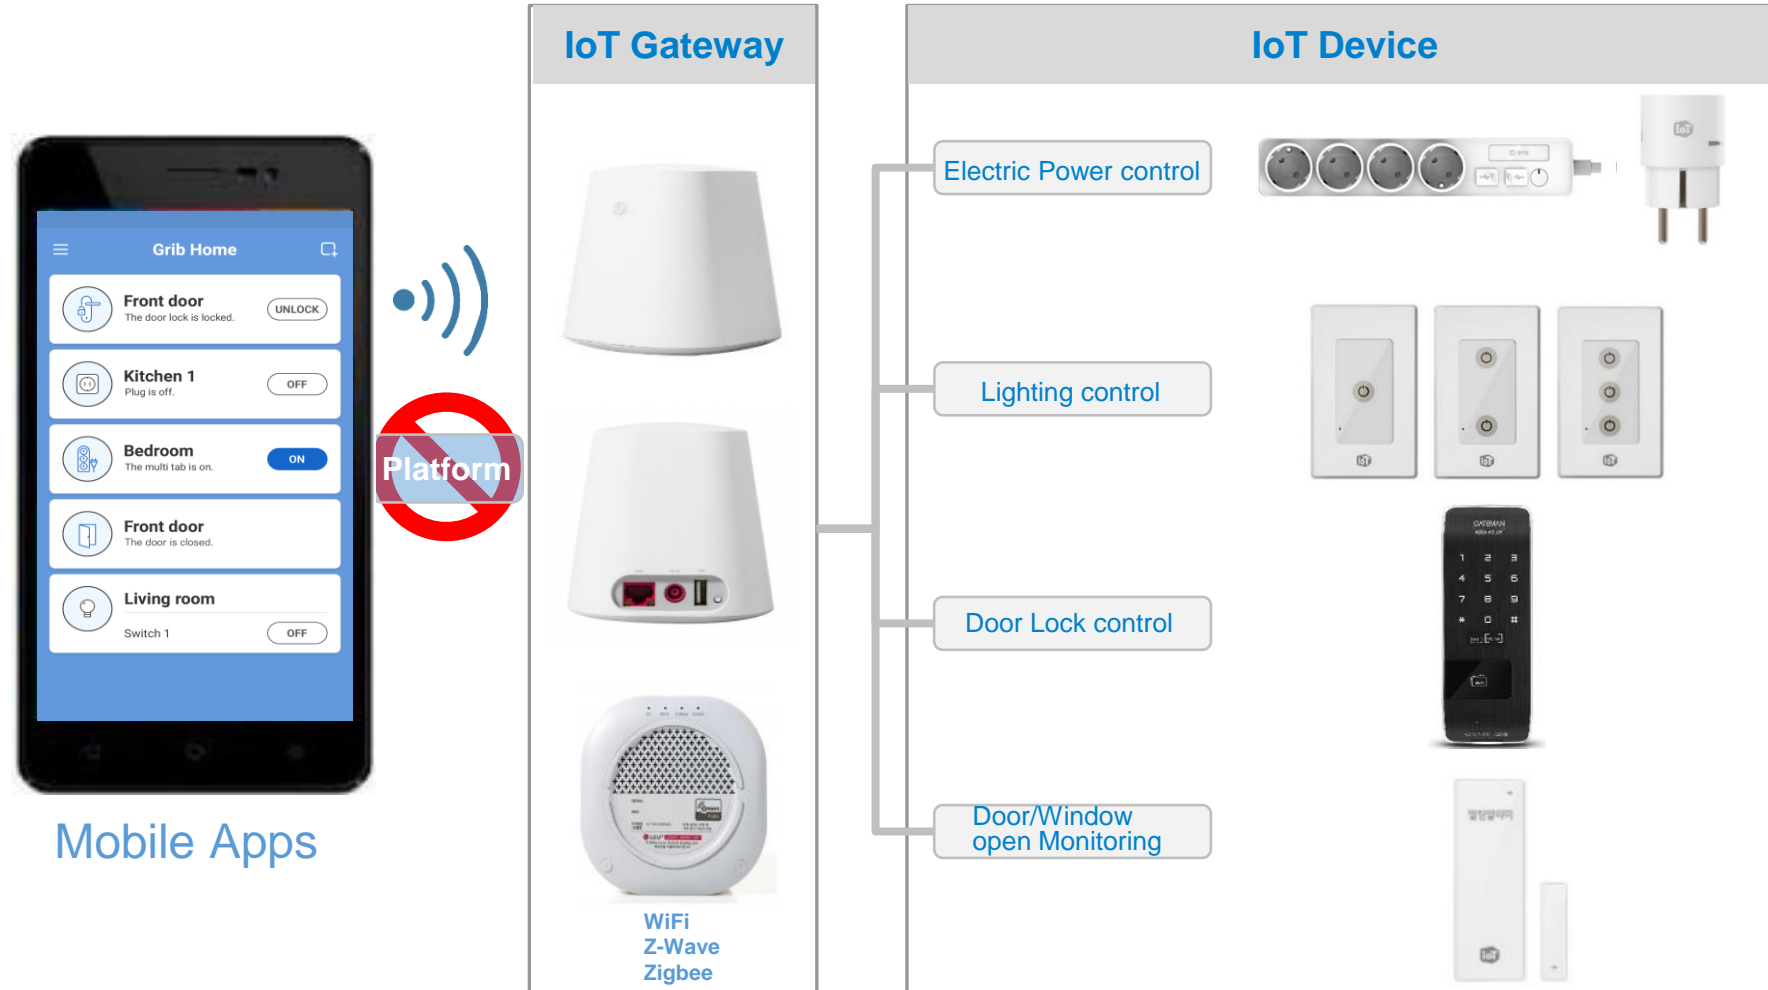

- Platform
- Devices
- Mobile Apps

Grib Home

- Front door**
The door lock is locked. **UNLOCK**
- Kitchen 1**
Plug is off. **OFF**
- Bedroom**
The multi tab is on. **ON**
- Front door**
The door is closed.
- Living room**
Switch 1 **OFF**

-  **Wireless Network**
Simple and easy installation with wireless network
-  **Service Expandability**
Enjoy various IoT services with simple registration of devices
-  **Low Cost**
Build IoT network with minimum expenditure
-  **Smart Control**
Remotely control and monitor via mobile devices anywhere, anytime

- Remote monitoring & Control by Mobile Apps and Standalone Hub(Gateway) as DIY type
- Target Market
 - SOHO Office, Villa, Apartment, House
 - Condominium, Town House

Key Features

Monitoring

An icon of a computer monitor with an eye symbol on the screen, representing monitoring.

Remote Control

An icon of a hand holding a smartphone with a Wi-Fi signal icon above it, representing remote control.

Cost Saving

An icon of a green dollar sign with a downward-pointing arrow, representing cost saving.